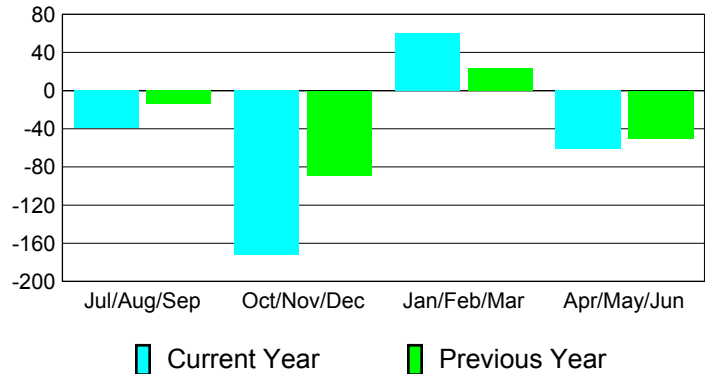

Membership Results
2010-2011

Membership
2009-2010

Month	Net Memb Goal	Actual New Memb	Actual Dropped Memb	Gain/Loss of Memb	Gain/Loss of Memb
Jul/Aug/Sep	50	72	-111	-39	-14
Oct/Nov/Dec	85	69	-241	-172	-89
Jan/Feb/Mar	90	115	-55	60	23
Apr/May/June	50	135	-196	-61	-50
Totals	275	391	-603	-212	-130

Membership Results 2010-2011

Goal, New, Dropped, Gain/Loss

Comparison of Membership Gain/Loss

Current Year Compared to the Previous Year

Gender Comparison 2010-2011

Jul/Aug/Sep

Oct/Nov/Dec

Jan/Feb/Mar