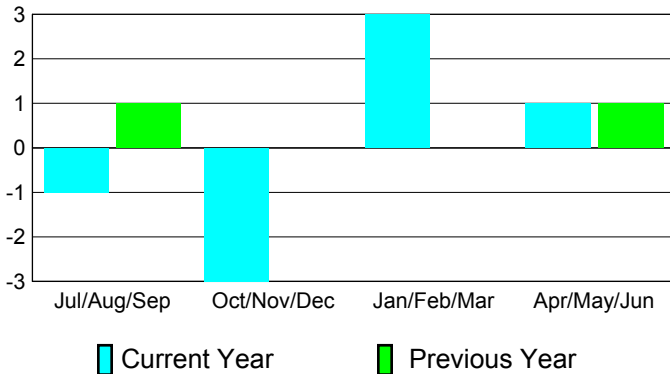

2010-2011 GMT Reports for District (or Undistricted) **District B 3**

GMT: **Joel Rosendo Gómez Franco** Location: **MEXICO**

GMT CA: **3**

CLUBS

Club Results
2010-2011

Clubs
2009-2010

Month	New Club Goal	Actual New Clubs	Actual Dropped Clubs	Gain/Loss of Clubs	Gain/Loss of Clubs
Jul/Aug/Sep	2	1	-2	-1	1
Oct/Nov/Dec	2	0	-3	-3	0
Jan/Feb/Mar	2	0	3	3	0
Apr/May/June	1	2	-1	1	1
Totals	7	3	-3	0	2

Club Results 2010-2011

Goal, New, Dropped, Gain/Loss

Comparison of Club Gain/Loss

Current Year Compared to the Previous Year

YTD Status Quo Clubs 2010-2011

Status Quo Clubs Compared to Status Quo Members

MEMBERSHIP