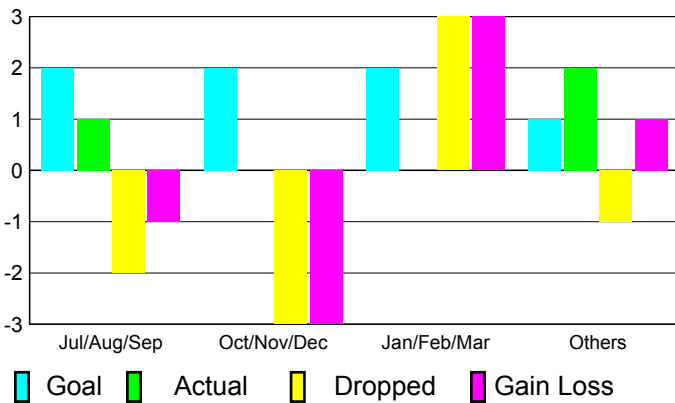

2010-2011 GMT Reports for District (or Undistricted) **District B 3**

GMT: **Joel Rosendo Gómez Franco** Location: **MEXICO**

GMT CA: **3**

CLUBS

Club Results
2010-2011

Clubs
2009-2010

Month	New Club Goal	Actual New Clubs	Actual Dropped Clubs	Gain/Loss of Clubs	Gain/Loss of Clubs
Jul/Aug/Sep	2	1	-2	-1	1
Oct/Nov/Dec	2	0	-3	-3	0
Jan/Feb/Mar	2	0	3	3	0
Apr/May/June	1	2	-1	1	1
Totals	7	3	-3	0	2

Club Results 2010-2011

Goal, New, Dropped, Gain/Loss

Comparison of Club Gain/Loss

Current Year Compared to the Previous Year

YTD Status Quo Clubs 2010-2011

Status Quo Clubs Compared to Status Quo Members

MEMBERSHIP

Membership Results
2010-2011

Membership
2009-2010

Month	Net Memb Goal	Actual New Memb	Actual Dropped Memb	Gain/Loss of Memb	Gain/Loss of Memb
Jul/Aug/Sep	50	72	-111	-39	-14
Oct/Nov/Dec	85	69	-241	-172	-89
Jan/Feb/Mar	90	115	-55	60	23
Apr/May/June	50	135	-196	-61	-50
Totals	275	391	-603	-212	-130