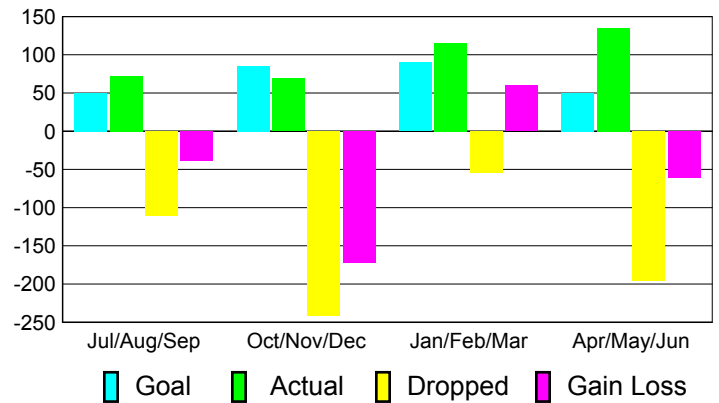

Membership Results 2010-2011

Goal, New, Dropped, Gain/Loss

Comparison of Membership Gain/Loss

Current Year Compared to the Previous Year